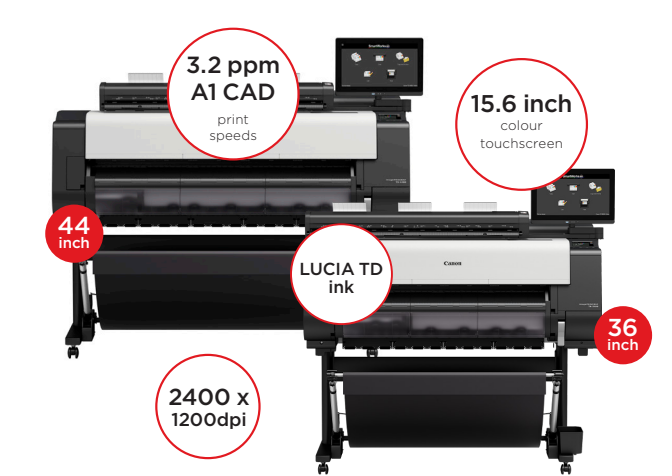

PRINT WITH EASE

Explore our full range of Large Format Printers, delivering the latest technology to benefit your business. Engineered with enhanced features to improve your productivity, quality, security and ease of use, our latest printers are ideal for making sophisticated print applications accessible to everyone.

Multi-application printing

Our updated line-up of 5-colour ink models, the imagePROGRAF TX series, is ideal for numerous applications – precise CAD drawings and GIS, vibrant posters, eye-catching POS displays and more. Smart Roll Loading automatically detects optional media types and dual roll feeding means less downtime and more application versatility.

Fast and efficient production

Introducing the imagePROGRAF TZ-30000, offering the fastest printing speeds of any imagePROGRAF model to date. Its design incorporates a top delivery mechanism for improved security and information management, more efficient workflow and a reduced footprint, while processes are simplified for error-free operation for every member of staff.

Harmonious printing with genuine Canon inks

Using genuine Canon inks will ensure your Canon Large Format Printer will perform at its best. Thanks to our strict quality control methods and chemistries developed to work in harmony with the whole system, every model in our range offers assured levels of quality, reliability and value.

Precise CAD and GIS

Produce the high levels of precision you need on CAD and GIS applications. Featuring excellent image reproduction and line accuracy, delivered quickly and efficiently which could improve your business's productivity.

Reliable, dependable quality