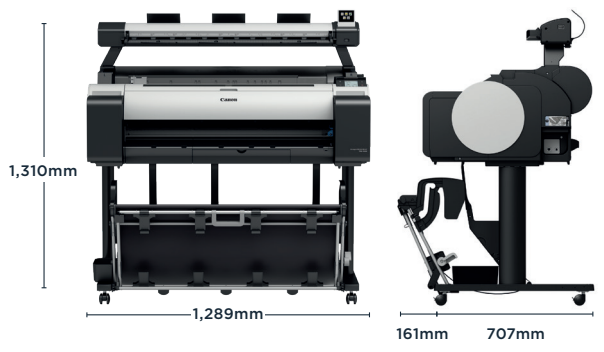

TM-300 MFP L36ei

TM-200 MFP L24ei