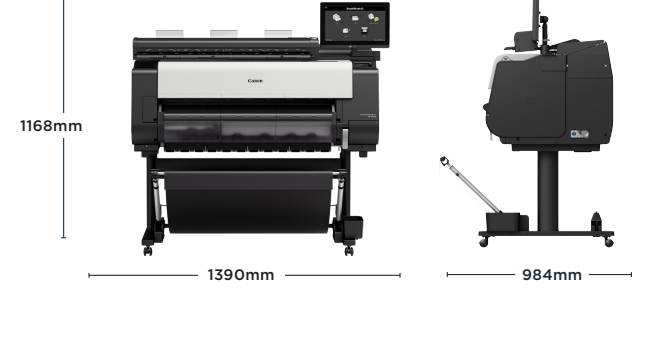

* Manufactured by UK based company, Global Scanning.