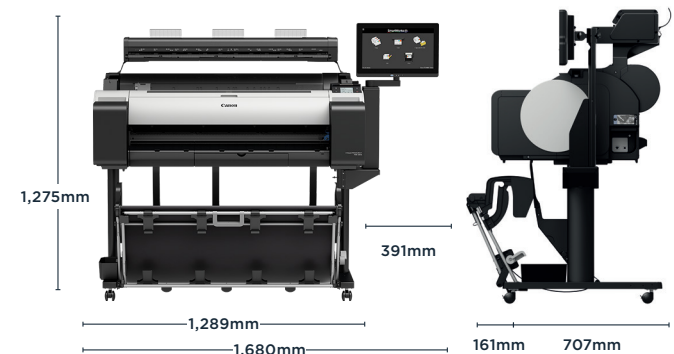

imagePROGRAF TM-200 MFP L24ei TM-300 MFP L36ei

36 inch and 24 inch large format MFPs for CAD, GIS and Poster production

- 5 colour Lucia TD Pigment Ink System (Black, Matt Black, Cyan, Magenta, Yellow)

- 2GB standard memory
- User-friendly, 3 inch flat panel touch screen display for scanner*

- Single roll capability
- 60% less operation noise due to dampened fans, fewer vibrations and streamlined cutting

- Lightweight and compact design with full front usability for easy operation

- SingleSensor* Technology delivers crystal clear lines and text, as well as bold colours
- Dedicated ScanApp Lei* Software boosts productivity with continuous scan and copy to cloud, USB and PC

- Ideal for indoor and outdoor applications including use of Water Resistant media

- Bundled Starter ink: 130ml (Matte Black) and 90ml (Black, Cyan, Magenta, Yellow)

- 130/300ml ink tanks (available)