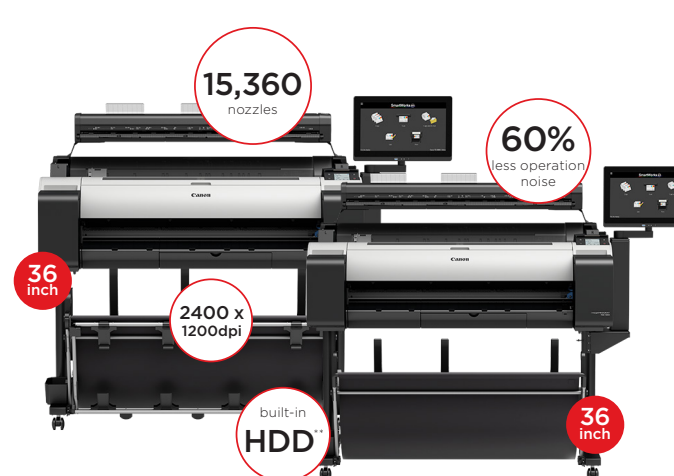

PRINT WITH EASE

Explore our full range of Large Format Printers, delivering the latest technology to benefit your business. Engineered with enhanced features to improve your productivity, quality, security and ease of use, our latest printers are ideal for making sophisticated print applications accessible to everyone.

Multi-application printing

Our updated line-up of 5-colour ink models, the imagePROGRAF TX series, is ideal for numerous applications – precise CAD drawings and GIS, vibrant posters, eye-catching POS displays and more. Smart Roll Loading automatically detects optional media types and dual roll feeding means less downtime and more application versatility.

Fast and efficient production

Introducing the imagePROGRAF TZ-30000, offering the fastest printing speeds of any imagePROGRAF model to date. Its design incorporates a top delivery mechanism for improved security and information management, more efficient workflow and a reduced footprint, while processes are simplified for error-free operation for every member of staff.

Harmonious printing with genuine Canon inks

Using genuine Canon inks will ensure your Canon Large Format Printer will perform at its best. Thanks to our strict quality control methods and chemistries developed to work in harmony with the whole system, every model in our range offers assured levels of quality, reliability and value.

Precise CAD and GIS

Produce the high levels of precision you need on CAD and GIS applications. Featuring excellent image reproduction and line accuracy, delivered quickly and efficiently which could improve your business's productivity.

Reliable, dependable quality