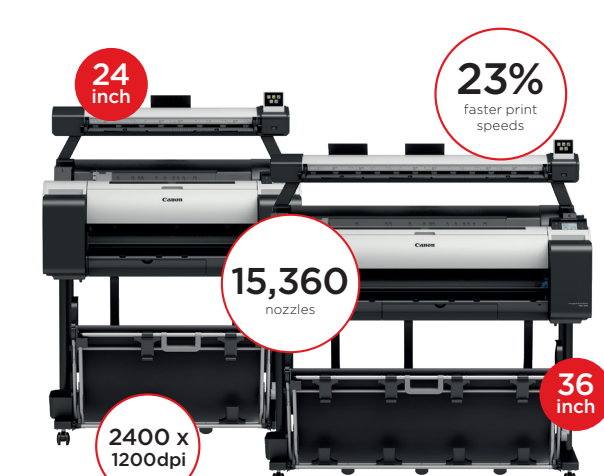

PRINT WITH EASE

Explore our full range of Large Format Printers, delivering the latest technology to benefit your business. Engineered with enhanced features to improve your productivity, quality, security and ease of use, our latest printers are ideal for making sophisticated print applications accessible to everyone.

Multi-application printing

Our updated line-up of 5-colour ink models, the imagePROGRAF TX series, is ideal for numerous applications – precise CAD drawings and GIS, vibrant posters, eye-catching POS displays and more. Smart Roll Loading automatically detects optional media types and dual roll feeding means less downtime and more application versatility.

Fast and efficient production

Introducing the imagePROGRAF TZ-30000, offering the fastest printing speeds of any imagePROGRAF model to date. Its design incorporates a top delivery mechanism for improved security and information management, more efficient workflow and a reduced footprint, while processes are simplified for error-free operation for every member of staff.

Harmonious printing with genuine Canon inks

Using genuine Canon inks will ensure your Canon Large Format Printer will perform at its best. Thanks to our strict quality control methods and chemistries developed to work in harmony with the whole system, every model in our range offers assured levels of quality, reliability and value.

Precise CAD and GIS

Produce the high levels of precision you need on CAD and GIS applications. Featuring excellent image reproduction and line accuracy, delivered quickly and efficiently which could improve your business's productivity.

Reliable, dependable quality