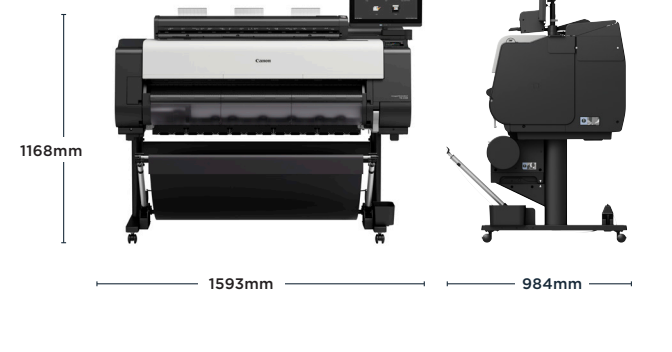

TX-4100 MFP Z36

TX-3100 MFP Z36