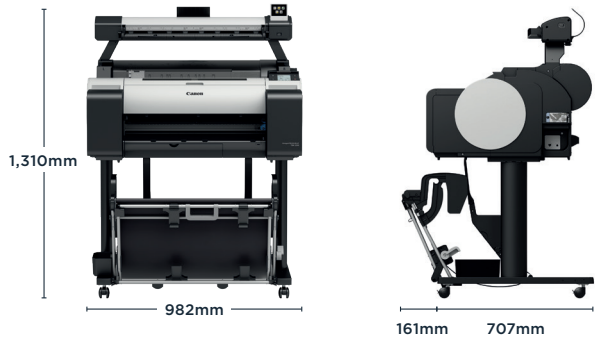

TM-200 MFP L24ei

imagePROGRAF TX-4100 MFP Z36 TX-3100 MFP Z36

44 inch and 36 inch large format multifunction printers with advanced features and scan technology

- Intuitive execution of printing and scanning tasks using the 15.6 inch (39.6cm) large touch screen and new SmartWorks software