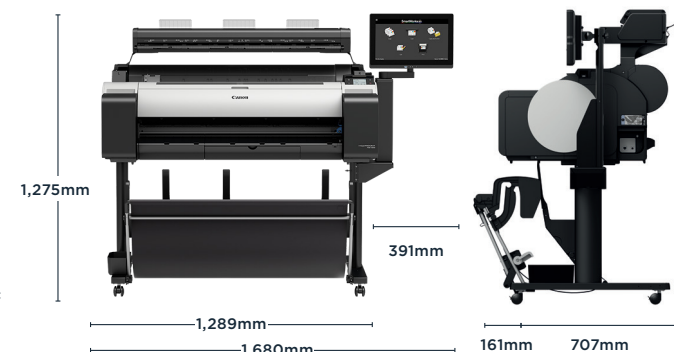

TM-300 MFP Z36

TM-305 MFP Z36